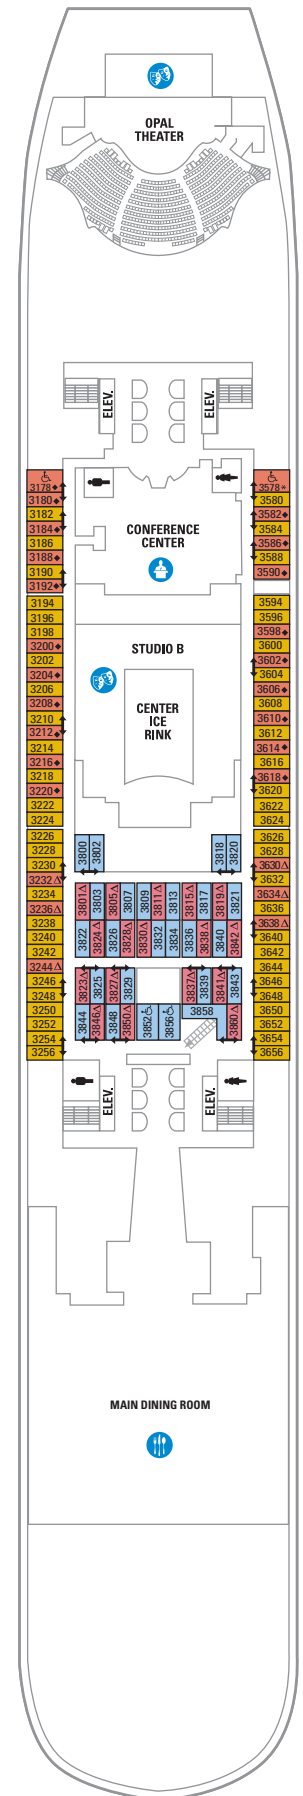

OCEAN VIEW

H I Ocean View Stateroom

Two twin beds that convert to Royal King, private bathroom and sitting area. (174 sq. ft.)

INTERIOR

K N Large Interior Stateroom

Two twin beds that convert to Royal King, private bathroom and sitting area. (172 sq. ft.)

Center Ice Rink

When the professionals aren't putting on one of their remarkable shows, enjoy our onboard skating rink.

Main Dining Room

Enjoy an expansive menu of delicious dinner options in early and late seating dining — as well as the flexible My Time Dining program.

LEGENDS:

- △ Stateroom with sofa bed
- * Stateroom has third Pullman bed available
- † Stateroom has third and fourth Pullman beds available
- ◆ Stateroom with sofa bed and third Pullman bed available
- ‡ Stateroom has four additional Pullman beds available
- ↓ Connecting staterooms.
- ♿ Indicates accessible staterooms
- ☒ Stateroom has an obstructed view