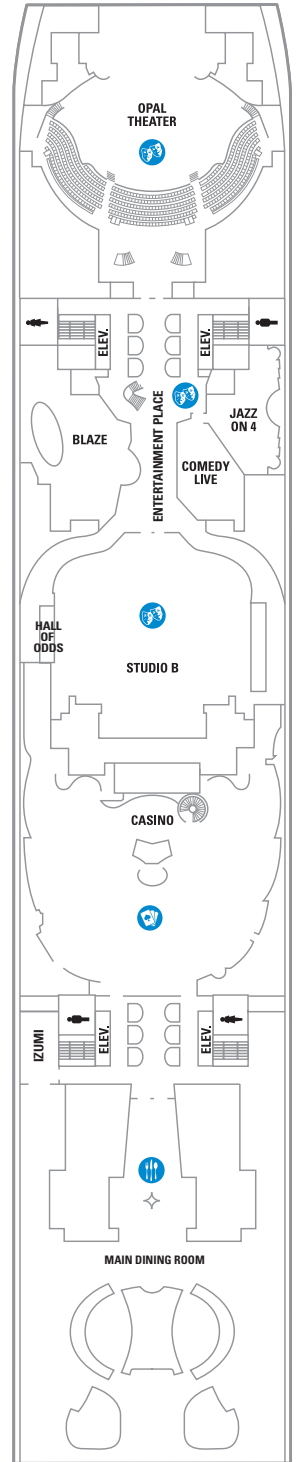

Entertainment Place

One of seven neighborhoods onboard. Choose from many entertainment experiences within this contemporary night club district.

Studio B

A multipurpose studio complex filled with activity all day long. In the evenings catch our ice shows featuring professional ice skaters from around the world.

Casino RoyaleSM

Our glittering casino features electronic slot machines, video poker, blackjack, craps, roulette and Caribbean stud poker

Izumi Hibachi & Sushi

Tempt your palate with delicious cuisine from the Far East. Delicious sushi rolls, rice dishes, noodle bowls, and more.

Main Dining Room

Enjoy an expansive menu of delicious dinner

LEGENDS:

- | | |
|---|--|
|  Dining Venue |  Running Track |
|  Entertainment Area |  Rock climbing |
|  Bars & Lounges |  FlowRider [®] |
|  Kids & Teens Area |  Guest Services |
|  Pool |  Conference Center |
|  Spa |  Shopping |
|  Fitness |  Casino |