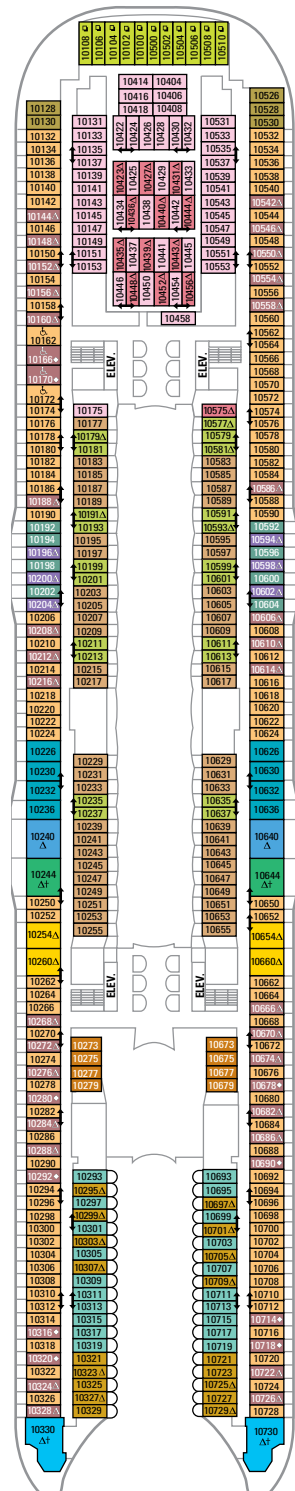

Two twin beds that convert to Royal King, central park view balcony, sitting area, and a private bathroom. (182 sq. ft. Balcony 50 sq. ft.)

D1 D2 D3 D6 Superior Ocean View Stateroom with Balcony

Two twin beds that convert to Royal King, private balcony, sitting area, and a private bathroom. (182 sq. ft. Balcony 53 sq. ft.)

LEGENDS:

- △ Stateroom with sofa bed
- Stateroom has third Pullman bed available
- † Stateroom has third and fourth Pullman beds available
- Stateroom with sofa bed and third Pullman bed available
- ‡ Stateroom has four additional Pullman beds available
- ↓ Connecting staterooms.
- ♿ Indicates accessible staterooms
- ☐ Stateroom has an obstructed view

NOTES:

All stateroom and balcony sizes are approximate
A Royal King measures 72.5 inches wide by 82 inches long.
For sofa bed configuration call your Travel Agent or Royal Caribbean International.
All staterooms and suites come complete with private bathroom, vanity area, safe, hair dryer, closed-circuit TV and phone.

OCEAN VIEW

F G Ocean View Stateroom

Two twin beds that convert to Royal King, private bathroom and sitting area. (174 sq. ft.)

INTERIOR

K L Large Interior Stateroom

Two twin beds that convert to Royal King, private bathroom and sitting area. (172 sq. ft.)

Q Interior Stateroom

Two twin beds that convert to Royal King, private bathroom and sitting area. (150 sq. ft.)

Note: Staterooms 10279 and 10679 are 140 sq. ft.

- ☺ Dining Venue
- 🎪 Entertainment Area
- 🍹 Bars & Lounges
- 👦 Kids & Teens Area
- 🏊 Pool
- ♨ Spa
- 🏋 Fitness
- 🏃 Running Track
- 🧗 Rock climbing
- 🌊 FlowRider®
- 👤 Guest Services
- 🏢 Conference Center
- 🛍 Shopping
- ♠ Casino