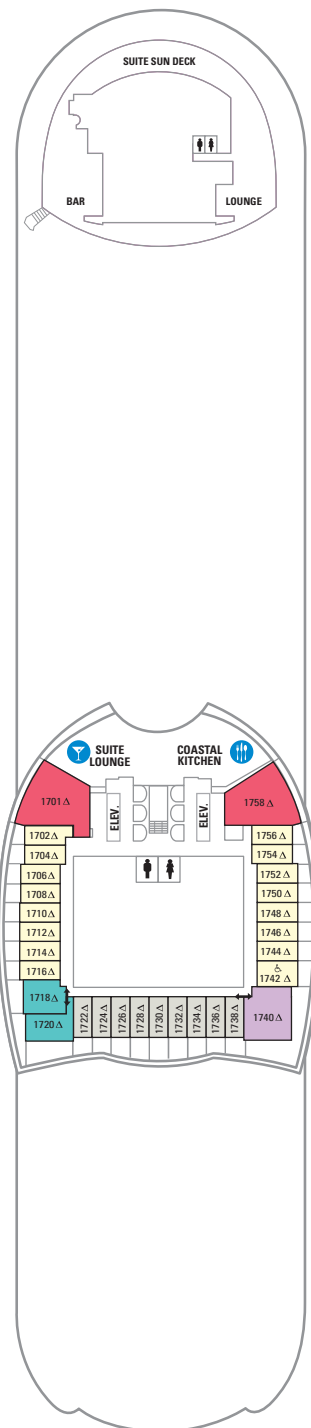

SL Sky Loft Suite with Balcony

Two-decks-high stateroom with panoramic views. Master bedroom and bath on second level. Bedroom has two twin beds that convert to Royal King. Bath has a shower for two. Stairway to second level. Bath with shower for two on main level. Private balcony with dining area. Dining area with dry bar. Living room sofa converts to double bed. Closets on each level. (724 sq. ft. Balcony 376 sq. ft.)

L1 L2 Crown Loft Suite with Balcony

Two-decks-high stateroom with panoramic views. Master bedroom with Royal King size bed and bath on second level. Bath with shower on main level. Private balcony with chairs, dining area with dry bar, table/desk. Living room sofa converts to double bed. (540 sq. ft. Balcony 98 sq. ft.)

PUBLIC AREAS

Suite Sun Deck

An exclusive area that gives suites guests/gold SeaPass card holders the chance to soak-up and relax in the sun with lounge furniture, shaded seating areas and private service.

Coastal Kitchen

Exclusively for guests in Grand Suites and above as well as Pinnacle members, a fresh new fusion of California cool and Med-inspired taste.

Suite Lounge

Guests staying in Grand Suite-level rooms and higher enjoy access to this lounge serving complimentary continental breakfast and evening drinks.

LEGENDS:

△ Stateroom with sofa bed

* Stateroom has third Pullman bed available

† Stateroom has third and fourth Pullman beds available

◆ Stateroom with sofa bed and third Pullman bed available

‡ Stateroom has four additional Pullman beds available

↓ Connecting staterooms.

♿ Indicates accessible staterooms

⊞ Stateroom has an obstructed view

🍴 Dining Venue

🎪 Entertainment Area

🍹 Bars & Lounges

👦 Kids & Teens Area

🏊 Pool

♨ Spa

🏋 Fitness

🏃 Running Track

🧗 Rock climbing

🌊 FlowRider®

ℹ Guest Services

🏢 Conference Center

🛍 Shopping

♠ Casino

NOTES:

All stateroom and balcony sizes are approximate

A Royal King measures 72.5 inches wide by 82 inches long.

For sofa bed configuration call your Travel Agent or Royal Caribbean International.

All staterooms and suites come complete with private bathroom, vanity area, safe, hair dryer, closed-circuit TV and phone.