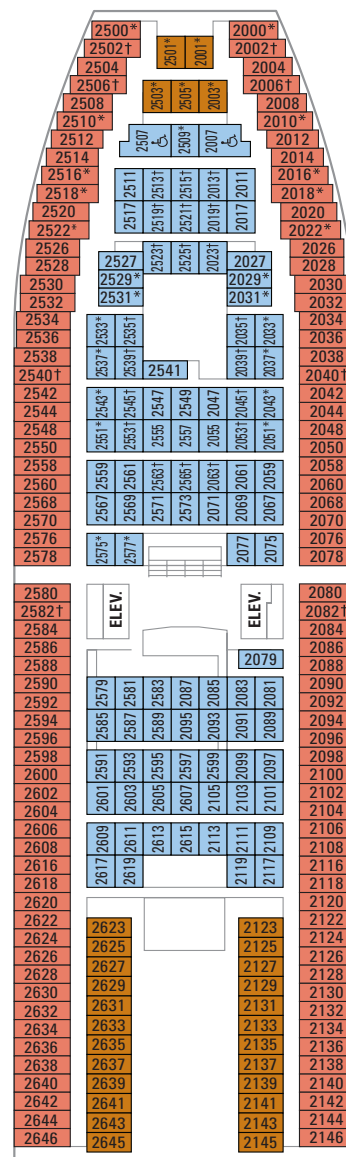

OCEAN VIEW

H Ocean View Stateroom

Two twin beds that convert to Royal King, vanity area, and a private bathroom. (120 sq. ft.)

INTERIOR

N Q Interior Stateroom

Two twin beds that convert to Royal King, vanity area, and a private bathroom. (114 sq. ft.)

SYMBOL LEGEND

- ▲ Stateroom with sofa bed.
- * Stateroom has third Pullman bed available.
- † Stateroom has third and fourth Pullman beds available.
- ↓ Connecting staterooms.
- ♿ Indicates accessible staterooms.
- ◆ Stateroom with sofa bed and third Pullman bed available.
- ‡ Stateroom has four additional Pullman beds available.
- ⊠ Stateroom has an obstructed view.

NOTES:

A Royal King measures 72.5 inches wide by 82 inches long.
For sofa bed configuration call your Travel Agent or Royal Caribbean International.