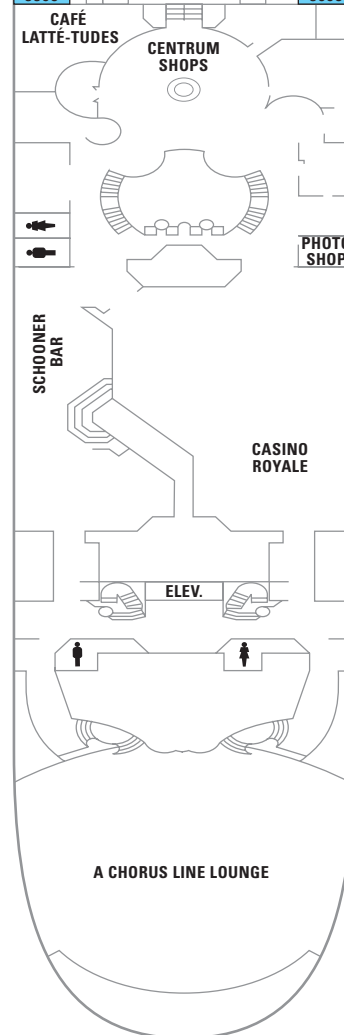

PUBLIC AREAS

Centrum Shops

Distinctive storefronts offer an array of merchandise ranging from perfume and jewelry to liquor and cruise wear.

Café Latté-tudes

Caffeine fix, coffee break, or after-dinner cappuccino – drop by this café for sweets, people watching and specialty coffee beverages.

Schooner Bar

This nautically themed bar is the perfect spot to enjoy a drink with friends.

Casino Royale®

Our glittering casino features electronic slot machines, video poker, blackjack, craps, roulette and Caribbean stud poker.

A Chorus Line Lounge

Named after one of Broadway's longest-running shows, this lounge features live music, dancing, contemporary musical stage productions and a video wall with 50 individual television monitors.

5500	5501	5001	5000
5502*	5503	5505	5002*
5504	5507	5005	5004
5514	5513	5011	5014
5516	5519	5015	5016
5518	5521	5018	5018
5520	5521	5021	5020
5522	5529	5021	5022
5524	5531	5021	5024
5526	5531	5021	5026
5532*	5533	5027	5032*
5534	5533	5025	5034*
5540	5541	5043	5040
5542	5543	5043	5042
5548	5549	5048	5048
5550	5551	5050	5050
5552	5553	5052	5052
5554	5555*	5054	5054
5556	5557	5056	5056
5558†	5559	5057	5058†
5560	5561	5060	5060
5562	5562	5062	5062
5568	5568	5068	5068
5570	5570	5070	5070
5576	5577	5076	5076
5578	5579	5078	5078
5584	5585	5084	5084
5586	5586	5086	5086
5588	5588	5088	5088
5590	5590	5090	5090
5592	5592	5092	5092
5594	5594	5094	5094
5596	5596	5096	5096
5598	5598	5098	5098

SYMBOL LEGEND

- ▲ Stateroom with sofa bed.
- Stateroom has third Pullman bed available.
- † Stateroom has third and fourth Pullman beds available.
- ↓ Connecting staterooms.
- ♿ Indicates accessible staterooms.
- Stateroom with sofa bed and third Pullman bed available.
- ‡ Stateroom has four additional Pullman beds available.
- ◻ Stateroom has an obstructed view.

NOTES:

A Royal King measures 72.5 inches wide by 82 inches long.
For sofa bed configuration call your Travel Agent or Royal Caribbean International.