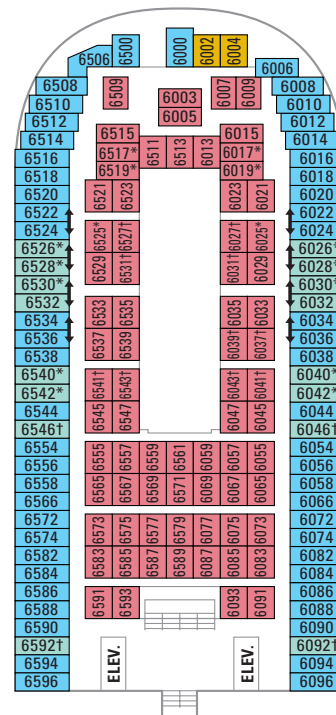

OCEAN VIEW

F1 F2 I Ocean View Stateroom

Two twin beds that convert to Royal King, vanity area, and a private bathroom. (120 sq. ft.)

Please note: All Category I Staterooms have an obstructed view.

INTERIOR

K Interior Stateroom

Two twin beds that convert to Royal King, vanity area, and a private bathroom. (114 sq. ft.)

SYMBOL LEGEND

- ▲ Stateroom with sofa bed.
- * Stateroom has third Pullman bed available.
- † Stateroom has third and fourth Pullman beds available.
- ↓ Connecting staterooms.
- ♿ Indicates accessible staterooms.
- ◆ Stateroom with sofa bed and third Pullman bed available.
- ‡ Stateroom has four additional Pullman beds available.
- ◻ Stateroom has an obstructed view.

NOTES:

A Royal King measures 72.5 inches wide by 82 inches long.

For sofa bed configuration call your Travel Agent or Royal Caribbean International.