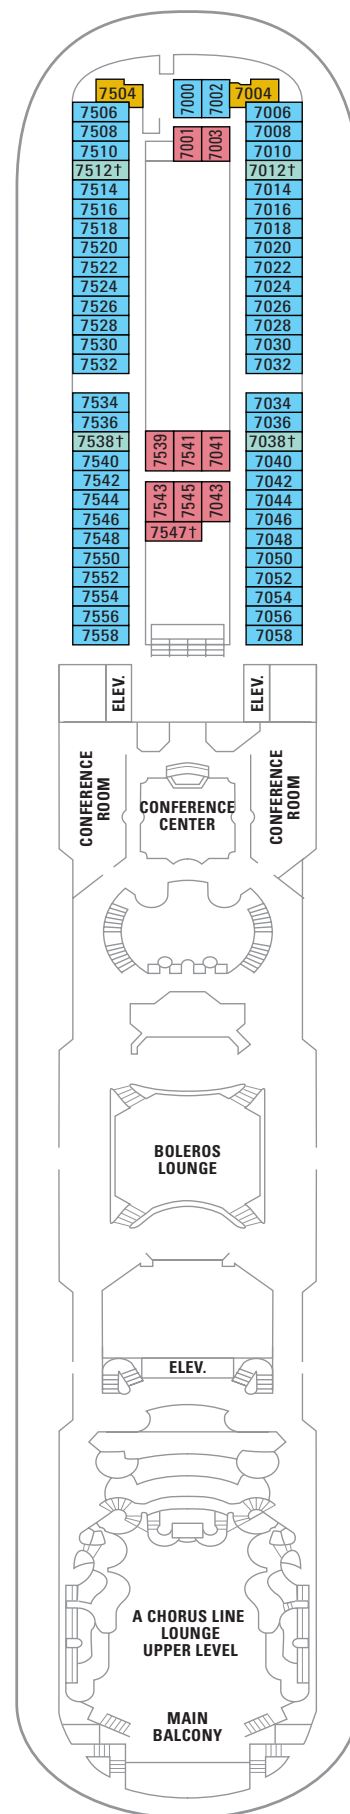

OCEAN VIEW

F1 F2 I Ocean View Stateroom

Two twin beds that convert to Royal King, vanity area, and a private bathroom. (120 sq. ft.)

Please note: All Category I Staterooms have an obstructed view.

INTERIOR

K Interior Stateroom

Two twin beds that convert to Royal King, vanity area, and a private bathroom. (114 sq. ft.)

PUBLIC AREAS

Conference Room

Our comfortable conference center features state-of-the-art presentation equipment and a variety of meeting rooms.

SYMBOL LEGEND

- ▲ Stateroom with sofa bed.
- * Stateroom has third Pullman bed available.
- † Stateroom has third and fourth Pullman beds available.
- ↓ Connecting staterooms.
- ♿ Indicates accessible staterooms.
- ◆ Stateroom with sofa bed and third Pullman bed available.
- ‡ Stateroom has four additional Pullman beds available.
- ◻ Stateroom has an obstructed view.

NOTES:

A Royal King measures 72.5 inches wide by 82 inches long.

For sofa bed configuration call your Travel Agent or Royal Caribbean International.