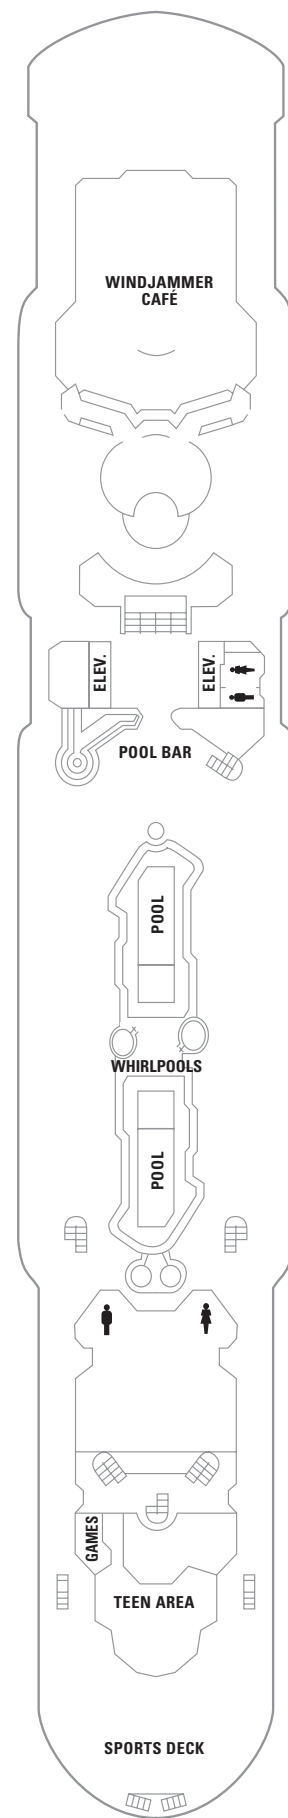

Warm up in one of our relaxing whirlpools.

Sports Deck

An outdoor activity court used for basketball and volleyball games.

SYMBOL LEGEND

- ▲ Stateroom with sofa bed.
- * Stateroom has third Pullman bed available.
- † Stateroom has third and fourth Pullman beds available.
- ↑ ↓ Connecting staterooms.
- ♿ Indicates accessible staterooms.
- ◆ Stateroom with sofa bed and third Pullman bed available.
- ‡ Stateroom has four additional Pullman beds available.
- ◻ Stateroom has an obstructed view.

NOTES:

A Royal King measures 72.5 inches wide by 82 inches long.
For sofa bed configuration call your Travel Agent or Royal Caribbean International.