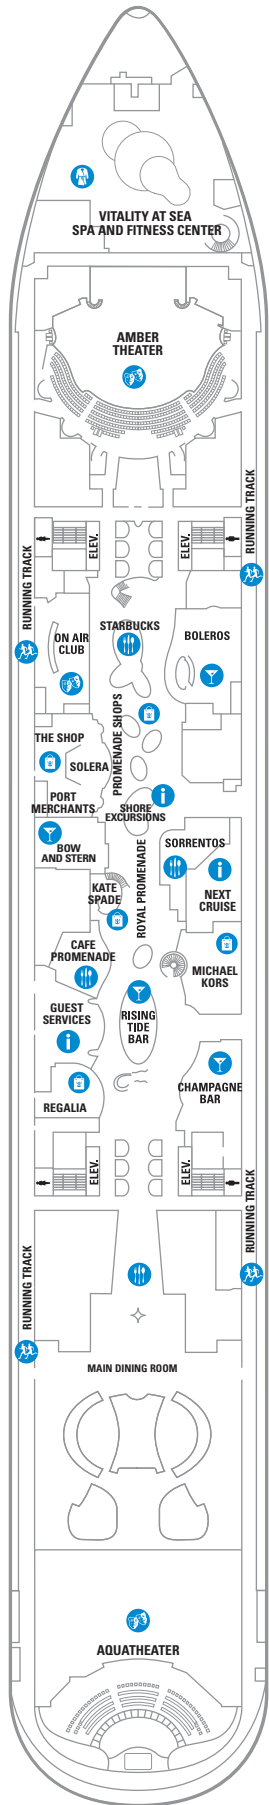

BALCONY **1C 2C 1D 3D 4D 7D 8D**

BOARDWALK VIEW BALCONY **1I 2I 4I**

OCEAN VIEW **6N**

INTERIOR **1S 1V 2V 3V 6V**

**DECK 8**

SUITES **A1 GS J3 J4**

BALCONY **1C 2C 1D 4D 7D 8D**

BOARDWALK VIEW BALCONY **1I 2I 4I**

OCEAN VIEW **6N**

INTERIOR **3V 6V**

**DECK 7**

SUITES **GS J3 J4**

BALCONY **1A 2C 1D 4D 7D 8D**

OCEAN VIEW **6N**

INTERIOR **1T 1V 2V 3V 6V**

**DECK 6**

SUITES **GS J3 J4**

BALCONY **1C 2C 1D 3D 4D 7D 8D**

INTERIOR **1V 2V 3V 6V**

Bill Donna

DECK 5

DECK 4

DECK 3

OCEAN VIEW 1N 2N  
INTERIOR 1V 2V

**OP** **Owner's Panoramic Suite - 1 Bedroom** - Grand entrance exposes lofty views two-decks-high. Single-floor suite with doorbell has dining room with dry bar and entertainment center, living room with sofa bed, and guest bath with shower. Master bedroom has a King size bed with Duxiana Mattress and sitting area, master bathroom with tub, shower, two sinks and bidet. Private balcony with jacuzzi. Sleeps up to 4. Stateroom: 1,076 sq. ft. Balcony: 161 sq. ft.