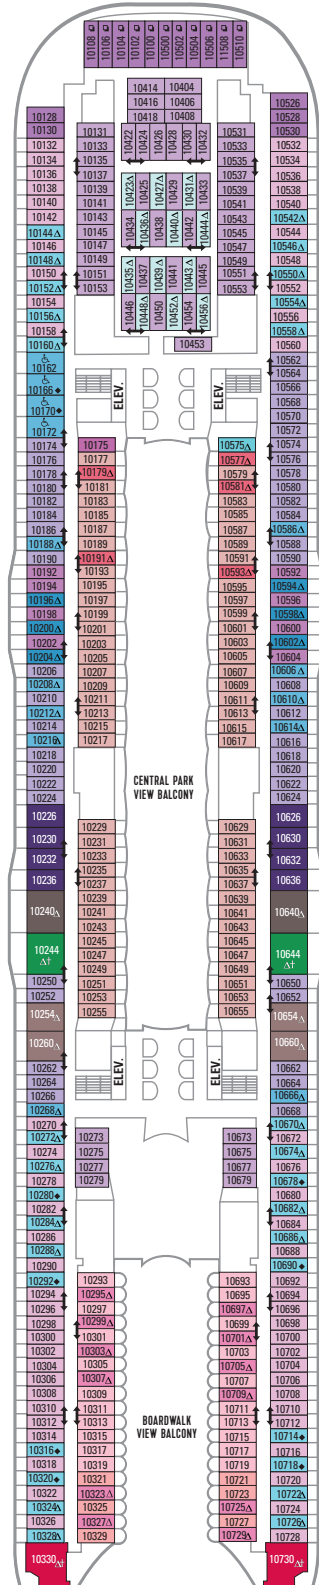

DECK 18

SUITES REFLECTING SECOND STORY OF LOFTS ON DECK 17

DECK 17

SUITES RL OP CP TL L1 L2

DECK 16

LEGENDS

- △ Stateroom with sofa bed
  - \* Stateroom has third Pullman bed available
  - + Stateroom has third and fourth Pullman beds available
  - ◆ Stateroom with sofa bed and third Pullman bed available
  - ‡ Stateroom has four additional Pullman beds available
  - ↑ Connecting staterooms
  - ♿ Indicates accessible staterooms
  - ▣ Stateroom has an obstructed view
- 
- 🍴 Dining Venue
  - 🎮 Entertainment Area
  - 🍹 Bars & Lounges
  - 👶 Kids & Teens Area
  - 🏊 Pool
  - ♨ Spa
  - 🏋 Fitness
  - 🏃 Running Track
  - 🧗 Rock climbing
  - 🌊 FlowRider®
  - ℹ Information
  - 🏢 Conference Center
  - 🛍 Shopping
  - 🎰 Casino

**DECK 11**

SUITES **A3 OS GS J4**

BALCONY **1A 1C 2C 1D 2D SD 6D**

BOARDWALK VIEW BALCONY **1I 2I 4I**

CENTRAL PARK VIEW BALCONY **1J 2J**

OCEAN VIEW **1K 6N**

INTERIOR **1R 1V 2V 3V 4V**

**DECK 10**

SUITES **A2 OS GT GS J4**

BALCONY **1C 2C 1D 2D SD 6D**

BOARDWALK VIEW BALCONY **1I 2I 4I**

CENTRAL PARK VIEW BALCONY **1J 2J**

OCEAN VIEW **6N**

INTERIOR **1V 2V 3V 4V**

**DECK 9**

SUITES **A2 GT GS J4**

BALCONY **1C 2C 1D 3D 4D 7D 8D**

BOARDWALK VIEW BALCONY **1I 2I 4I**

OCEAN VIEW **6N**

INTERIOR **1S 1V 2V 3V 6V**

**DECK 8**

SUITES **A1 GS J3 J4**

BALCONY **1C 2C 1D 4D 7D 8D**

BOARDWALK VIEW BALCONY **1I 2I 4I**