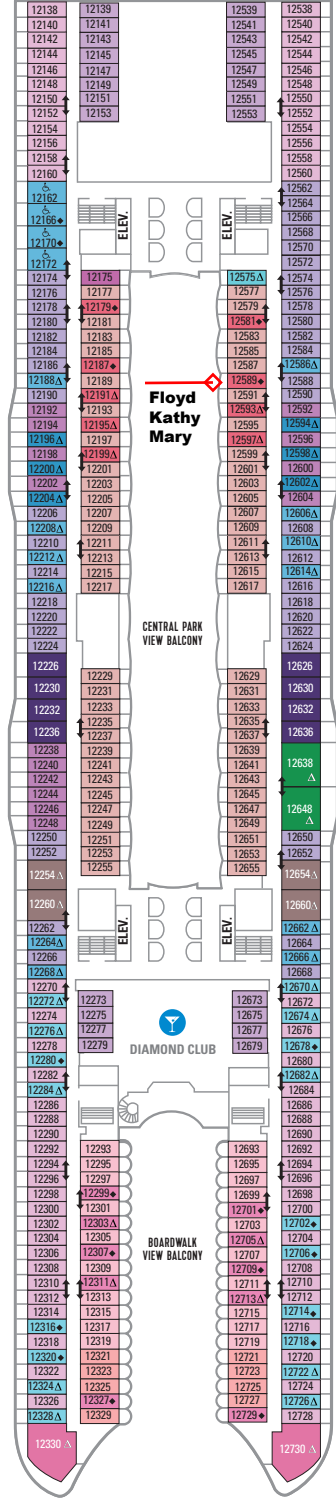

DECK 18

SUITES REFLECTING SECOND STORY OF LOFTS ON DECK 17

DECK 17

SUITES RL OP CP TL L1 L2

DECK 16

LEGENDS

- △ Stateroom with sofa bed
  - \* Stateroom has third Pullman bed available
  - + Stateroom has third and fourth Pullman beds available
  - ◆ Stateroom with sofa bed and third Pullman bed available
  - ‡ Stateroom has four additional Pullman beds available
  - ↑ Connecting staterooms
  - ♿ Indicates accessible staterooms
  - ▣ Stateroom has an obstructed view
- 
- 🍴 Dining Venue
  - 🎮 Entertainment Area
  - 🍹 Bars & Lounges
  - 👶 Kids & Teens Area
  - 🏊 Pool
  - ♨ Spa
  - 🏋 Fitness
  - 🏃 Running Track
  - 🧗 Rock climbing
  - 🌊 FlowRider®
  - ℹ Information
  - 🏢 Conference Center
  - 🛍 Shopping
  - 🎰 Casino

DECK 15

DECK 14

SUITES	A4	OS	GS	J3	J4	
BALCONY	1C	2C	1D	2D	5D	6D
BOARDWALK VIEW BALCONY	1I	2I	4I			
CENTRAL PARK VIEW BALCONY	1J	2J				
INTERIOR	1V	2V	4V			

DECK 12

SUITES	A3	GT	GS	J4		
BALCONY	1C	2C	1D	2D	5D	6D
BOARDWALK VIEW BALCONY	1I	2I	4I			
CENTRAL PARK VIEW BALCONY	1J	2J				
INTERIOR	1V	2V	4V			

**DECK 11**

SUITES **A3 OS GS J4**

BALCONY **1A 1C 2C 1D 2D SD 6D**

BOARDWALK VIEW BALCONY **1I 2I 4I**

CENTRAL PARK VIEW BALCONY **1J 2J**

OCEAN VIEW **1K 6N**

INTERIOR **1R 1V 2V 3V 4V**

**DECK 10**

BALCONY **1C 2C 1D 3D 4D 7D 8D**

BOARDWALK VIEW BALCONY **1I 2I 4I**

OCEAN VIEW **6N**

INTERIOR **1S 1V 2V 3V 6V**

**DECK 8**

SUITES **A1 GS J3 J4**

BALCONY **1C 2C 1D 4D 7D 8D**

BOARDWALK VIEW BALCONY **1I 2I 4I**