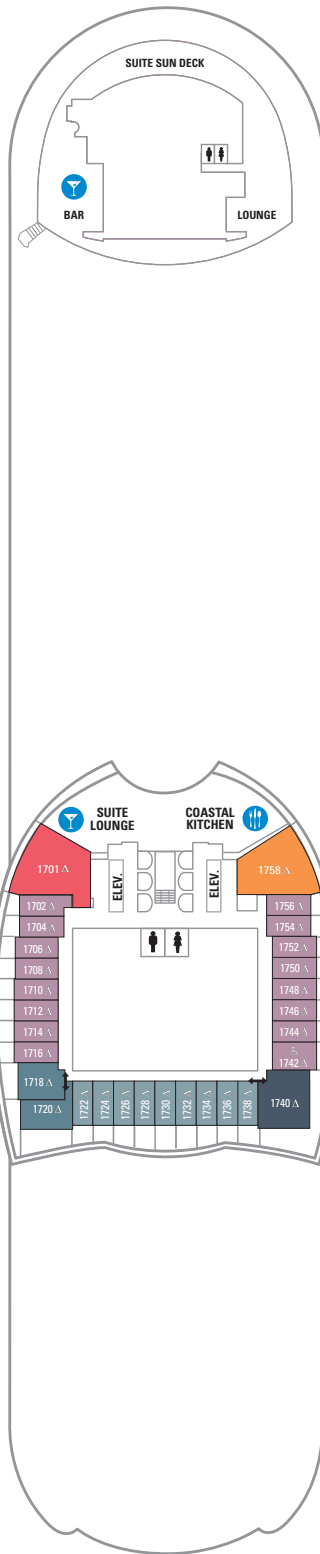

DECK 18

SUITES REFLECTING SECOND STORY OF LOFTS ON DECK 17

DECK 17

SUITES RL OP CP TL L1 L2

DECK 16

LEGENDS

- △ Stateroom with sofa bed
  - \* Stateroom has third Pullman bed available
  - + Stateroom has third and fourth Pullman beds available
  - ◆ Stateroom with sofa bed and third Pullman bed available
  - ‡ Stateroom has four additional Pullman beds available
  - ↑ Connecting staterooms
  - ♿ Indicates accessible staterooms
  - ▣ Stateroom has an obstructed view
- 
- 🍴 Dining Venue
  - 🎮 Entertainment Area
  - 🍹 Bars & Lounges
  - 👶 Kids & Teens Area
  - 🏊 Pool
  - ♨ Spa
  - 🏋 Fitness
  - 🏃 Running Track
  - 🧗 Rock climbing
  - 🌊 FlowRider®
  - ℹ Information
  - 🏢 Conference Center
  - 🛍 Shopping
  - 🎰 Casino

DECK 15

DECK 14

SUITES	A4	OS	GS	J3	J4	
BALCONY	1C	2C	1D	2D	5D	6D
BOARDWALK VIEW BALCONY	1I	2I	4I			
CENTRAL PARK VIEW BALCONY	1J	2J				
INTERIOR	1V	2V	4V			

DECK 12

SUITES	A3	GT	GS	J4		
BALCONY	1C	2C	1D	2D	5D	6D
BOARDWALK VIEW BALCONY	1I	2I	4I			
CENTRAL PARK VIEW BALCONY	1J	2J				
INTERIOR	1V	2V	4V			

**DECK 11**

SUITES **A3 OS GS J4**

BALCONY **1A 1C 2C 1D 2D SD 6D**

BOARDWALK VIEW BALCONY **1I 2I 4I**

CENTRAL PARK VIEW BALCONY **1J 2J**

OCEAN VIEW **1K 6N**

INTERIOR **1R 1V 2V 3V 4V**

**DECK 10**