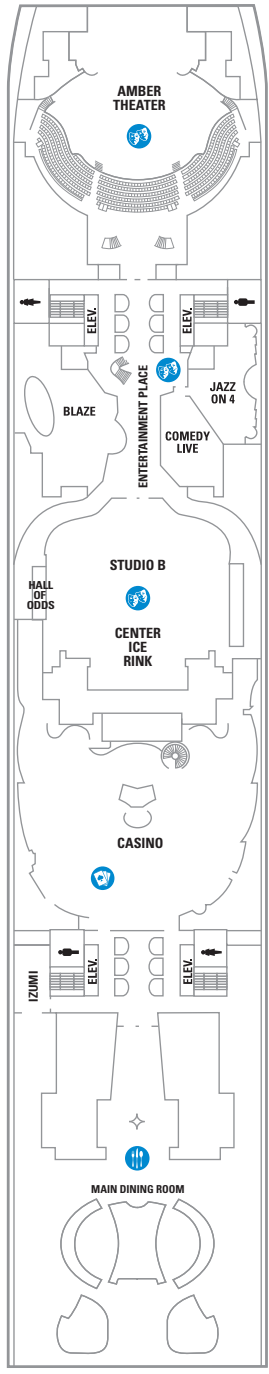

DECK 18

SUITES REFLECTING SECOND STORY OF LOFTS ON DECK 17

DECK 17

SUITES RL OP CP TL L1 L2

DECK 16

LEGENDS

- △ Stateroom with sofa bed
  - \* Stateroom has third Pullman bed available
  - + Stateroom has third and fourth Pullman beds available
  - ◆ Stateroom with sofa bed and third Pullman bed available
  - ‡ Stateroom has four additional Pullman beds available
  - ↑ Connecting staterooms
  - ♿ Indicates accessible staterooms
  - ▣ Stateroom has an obstructed view
- 
- 🍴 Dining Venue
  - 🎮 Entertainment Area
  - 🍹 Bars & Lounges
  - 👶 Kids & Teens Area
  - 🏊 Pool
  - ♨ Spa
  - 🏋 Fitness
  - 🏃 Running Track
  - 🧗 Rock climbing
  - 🌊 FlowRider®
  - ℹ Information
  - 🏢 Conference Center
  - 🛍 Shopping
  - 🎰 Casino

BALCONY **1C 2C 1D 3D 4D 7D 8D**

BOARDWALK VIEW BALCONY **1I 2I 4I**

OCEAN VIEW **6N**

INTERIOR **1S 1V 2V 3V 6V**

**DECK 8**

SUITES **A1 GS J3 J4**

BALCONY **1C 2C 1D 4D 7D 8D**

BOARDWALK VIEW BALCONY **1I 2I 4I**

SUITES **GS J3 J4**

BALCONY **1C 2C 1D 3D 4D 7D 8D**

INTERIOR **1V 2V 3V 6V**

Bill Donna

DECK 5

DECK 4

DECK 3

OCEAN VIEW 1N 2N  
INTERIOR 1V 2V

SUITES

**RL** **Royal Loft Suite** - Two-decks-high stateroom with panoramic views. On second level, master bedroom has a King size bed with Duxiana Mattress; bathroom with tub, shower, two sinks and bidet and a closet. On main level, second bedroom with closet and two twin beds that convert to Royal King; dining area with dry bar, living room with sofa that converts to double bed; bathroom with shower. Private balcony with whirlpool and dining area. Sleeps up to 6 guests. Stateroom: 1,524 sq. ft. Balcony (main level): 843 sq. ft.