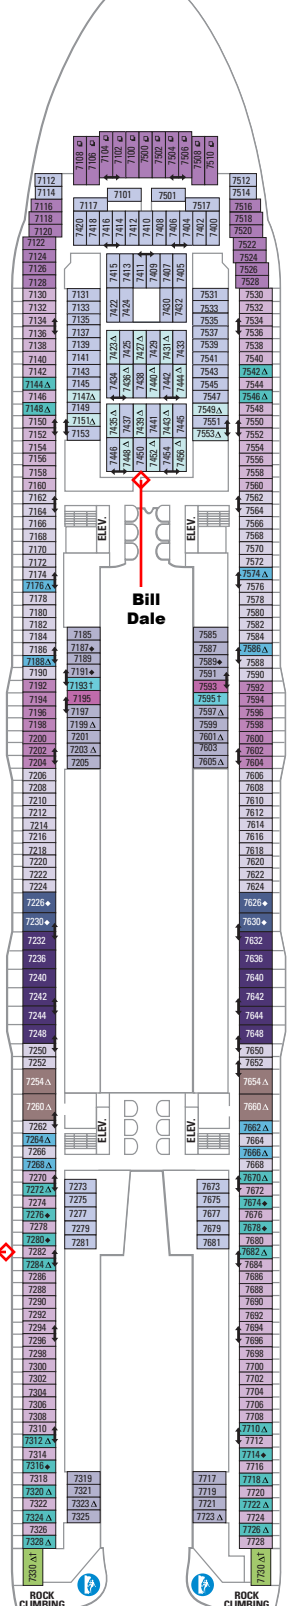

DECK 18

SUITES REFLECTING SECOND STORY OF LOFTS ON DECK 17

DECK 17

SUITES RL OP CP TL L1 L2

DECK 16

LEGENDS

- △ Stateroom with sofa bed
  - \* Stateroom has third Pullman bed available
  - + Stateroom has third and fourth Pullman beds available
  - ◆ Stateroom with sofa bed and third Pullman bed available
  - ‡ Stateroom has four additional Pullman beds available
  - ↑ Connecting staterooms
  - ♿ Indicates accessible staterooms
  - ▣ Stateroom has an obstructed view
- 
- 🍴 Dining Venue
  - 🎮 Entertainment Area
  - 🍹 Bars & Lounges
  - 👶 Kids & Teens Area
  - 🏊 Pool
  - ♨ Spa
  - 🏋 Fitness
  - 🏃 Running Track
  - 🧗 Rock climbing
  - 🌊 FlowRider®
  - ℹ Information
  - 🏢 Conference Center
  - 🛍 Shopping
  - 🎰 Casino

**DECK 11**

SUITES **A3 OS GS J4**

BALCONY **1A 1C 2C 1D 2D SD 6D**

BOARDWALK VIEW BALCONY **1I 2I 4I**

CENTRAL PARK VIEW BALCONY **1J 2J**

OCEAN VIEW **1K 6N**

INTERIOR **1R 1V 2V 3V 4V**

**DECK 10**

BALCONY **1C 2C 1D 3D 4D 7D 8D**

BOARDWALK VIEW BALCONY **1I 2I 4I**

OCEAN VIEW **6N**

INTERIOR **1S 1V 2V 3V 6V**

**DECK 8**

SUITES **A1 GS J3 J4**

BALCONY **1C 2C 1D 4D 7D 8D**

BOARDWALK VIEW BALCONY **1I 2I 4I**

OCEAN VIEW **6N**

INTERIOR **3V 6V**

**DECK 7**

SUITES **GS J3 J4**

BALCONY **1A 2C 1D 4D 7D 8D**

OCEAN VIEW **6N**

INTERIOR **1T 1V 2V 3V 6V**

**DECK 6**