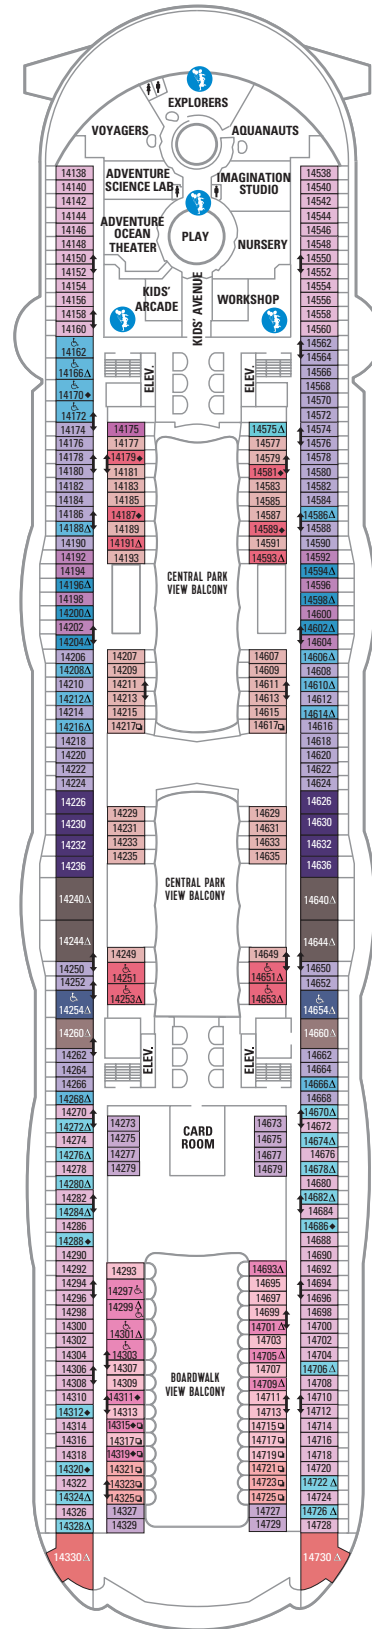

DECK 18

SUITES REFLECTING SECOND STORY OF LOFTS ON DECK 17

DECK 17

SUITES RL OP CP TL L1 L2

DECK 16

LEGENDS

- △ Stateroom with sofa bed
  - \* Stateroom has third Pullman bed available
  - + Stateroom has third and fourth Pullman beds available
  - ◆ Stateroom with sofa bed and third Pullman bed available
  - ‡ Stateroom has four additional Pullman beds available
  - ↑ Connecting staterooms
  - ♿ Indicates accessible staterooms
  - ▣ Stateroom has an obstructed view
- 
- 🍴 Dining Venue
  - 🎮 Entertainment Area
  - 🍹 Bars & Lounges
  - 👶 Kids & Teens Area
  - 🏊 Pool
  - ♨ Spa
  - 🏋 Fitness
  - 🏃 Running Track
  - 🧗 Rock climbing
  - 🌊 FlowRider®
  - ℹ Information
  - 🏢 Conference Center
  - 🛍 Shopping
  - 🎰 Casino

DECK 15

DECK 14

SUITES	A4	OS	GS	J3	J4	
BALCONY	1C	2C	1D	2D	5D	6D
BOARDWALK VIEW BALCONY	1I	2I	4I			
CENTRAL PARK VIEW BALCONY	1J	2J				
INTERIOR	1V	2V	4V			

DECK 12

SUITES	A3	GT	GS	J4		
BALCONY	1C	2C	1D	2D	5D	6D
BOARDWALK VIEW BALCONY	1I	2I	4I			
CENTRAL PARK VIEW BALCONY	1J	2J				
INTERIOR	1V	2V	4V			

**DECK 11**

SUITES **A3 OS GS J4**

BALCONY **1A 1C 2C 1D 2D SD 6D**

BOARDWALK VIEW BALCONY **1I 2I 4I**

CENTRAL PARK VIEW BALCONY **1J 2J**

OCEAN VIEW **1K 6N**

INTERIOR **1R 1V 2V 3V 4V**

**DECK 10**

BALCONY **1C 2C 1D 3D 4D 7D 8D**

BOARDWALK VIEW BALCONY **1I 2I 4I**

OCEAN VIEW **6N**

INTERIOR **1S 1V 2V 3V 6V**

**DECK 8**

SUITES **A1 GS J3 J4**

BALCONY **1C 2C 1D 4D 7D 8D**

BOARDWALK VIEW BALCONY **1I 2I 4I**