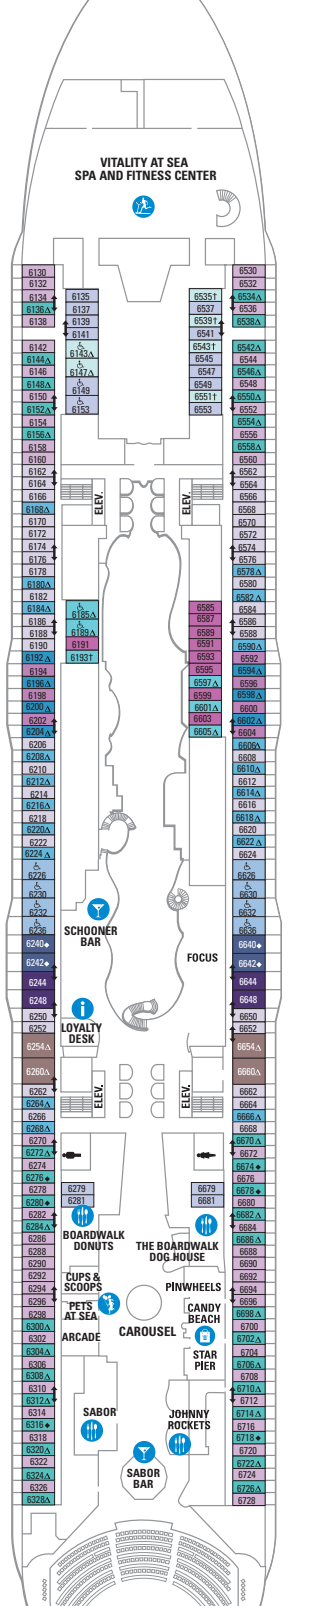

DECK 18

SUITES REFLECTING SECOND STORY OF LOFTS ON DECK 17

DECK 17

SUITES RL OP CP TL L1 L2

DECK 16

LEGENDS

- △ Stateroom with sofa bed
  - \* Stateroom has third Pullman bed available
  - + Stateroom has third and fourth Pullman beds available
  - ◆ Stateroom with sofa bed and third Pullman bed available
  - ‡ Stateroom has four additional Pullman beds available
  - ↑ Connecting staterooms
  - ♿ Indicates accessible staterooms
  - ▣ Stateroom has an obstructed view
- 
- 🍴 Dining Venue
  - 🎮 Entertainment Area
  - 🍹 Bars & Lounges
  - 👶 Kids & Teens Area
  - 🏊 Pool
  - ♨ Spa
  - 🏋 Fitness
  - 🏃 Running Track
  - 🧗 Rock climbing
  - 🌊 FlowRider®
  - ℹ Information
  - 🏢 Conference Center
  - 🛍 Shopping
  - 🎰 Casino

BALCONY **1C 2C 1D 3D 4D 7D 8D**

BOARDWALK VIEW BALCONY **1I 2I 4I**

OCEAN VIEW **6N**

INTERIOR **1S 1V 2V 3V 6V**

**DECK 8**

SUITES **A1 GS J3 J4**

BALCONY **1C 2C 1D 4D 7D 8D**

BOARDWALK VIEW BALCONY **1I 2I 4I**

OCEAN VIEW **6N**

INTERIOR **3V 6V**

**DECK 7**

SUITES **GS J3 J4**

BALCONY **1A 2C 1D 4D 7D 8D**

OCEAN VIEW **6N**

INTERIOR **1T 1V 2V 3V 6V**

**DECK 6**

SUITES **GS J3 J4**

BALCONY **1C 2C 1D 3D 4D 7D 8D**

INTERIOR **1V 2V 3V 6V**

Bill Donna

DECK 5

DECK 4

DECK 3

OCEAN VIEW 1N 2N  
INTERIOR 1V 2V