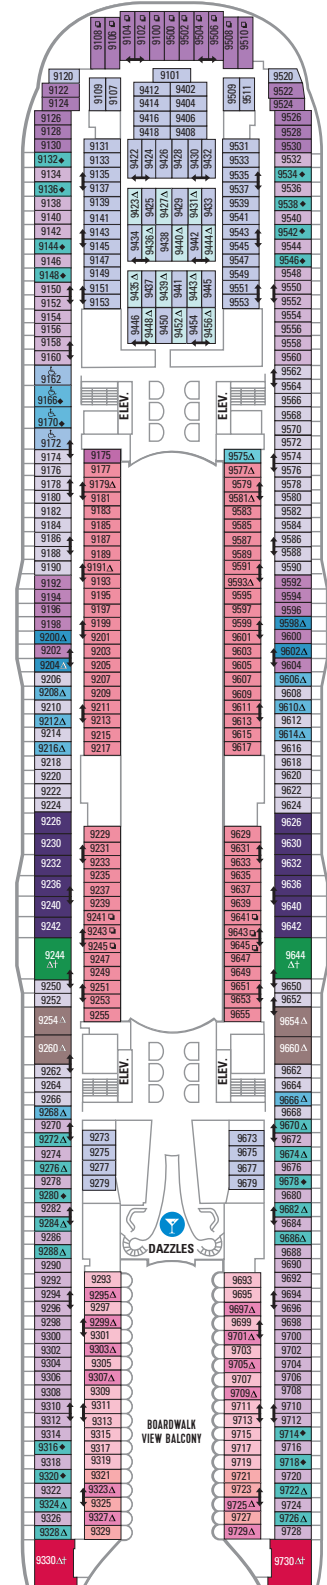

DECK 18

SUITES REFLECTING SECOND STORY OF LOFTS ON DECK 17

DECK 17

SUITES RL OP CP TL L1 L2

DECK 16

LEGENDS

- △ Stateroom with sofa bed
  - \* Stateroom has third Pullman bed available
  - + Stateroom has third and fourth Pullman beds available
  - ◆ Stateroom with sofa bed and third Pullman bed available
  - ‡ Stateroom has four additional Pullman beds available
  - ↑ Connecting staterooms
  - ♿ Indicates accessible staterooms
  - ▣ Stateroom has an obstructed view
- 
- 🍴 Dining Venue
  - 🎮 Entertainment Area
  - 🍹 Bars & Lounges
  - 👶 Kids & Teens Area
  - 🏊 Pool
  - ♨ Spa
  - 🏋 Fitness
  - 🏃 Running Track
  - 🧗 Rock climbing
  - 🌊 FlowRider®
  - ℹ Information
  - 🏢 Conference Center
  - 🛍 Shopping
  - 🎰 Casino

**DECK 11**

SUITES **A3 OS GS J4**

BALCONY **1A 1C 2C 1D 2D SD 6D**

BOARDWALK VIEW BALCONY **1I 2I 4I**

CENTRAL PARK VIEW BALCONY **1J 2J**

OCEAN VIEW **1K 6N**

INTERIOR **1R 1V 2V 3V 4V**

**DECK 10**

SUITES **A2 OS GT GS J4**

BALCONY **1C 2C 1D 2D SD 6D**

BOARDWALK VIEW BALCONY **1I 2I 4I**

CENTRAL PARK VIEW BALCONY **1J 2J**

OCEAN VIEW **6N**

INTERIOR **1V 2V 3V 4V**

**DECK 9**

SUITES **A2 GT GS J4**

BALCONY **1C 2C 1D 3D 4D 7D 8D**

BOARDWALK VIEW BALCONY **1I 2I 4I**

OCEAN VIEW **6N**

INTERIOR **1S 1V 2V 3V 6V**

**DECK 8**

SUITES **A1 GS J3 J4**

BALCONY **1C 2C 1D 4D 7D 8D**

BOARDWALK VIEW BALCONY **1I 2I 4I**