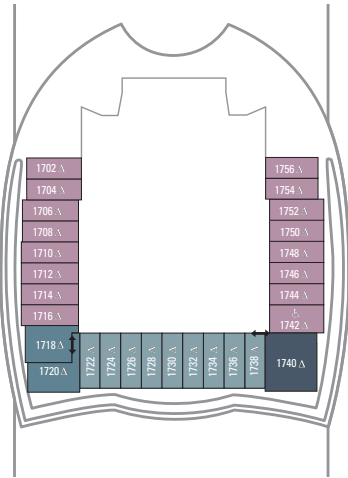

DECK 18

SUITES REFLECTING SECOND STORY OF LOFTS ON DECK 17

DECK 17

SUITES RL OP CP TL L1 L2

DECK 16

LEGENDS

- △ Stateroom with sofa bed
  - \* Stateroom has third Pullman bed available
  - + Stateroom has third and fourth Pullman beds available
  - ◆ Stateroom with sofa bed and third Pullman bed available
  - ‡ Stateroom has four additional Pullman beds available
  - ↑ Connecting staterooms
  - ♿ Indicates accessible staterooms
  - ▣ Stateroom has an obstructed view
- 
- 🍴 Dining Venue
  - 🎮 Entertainment Area
  - 🍹 Bars & Lounges
  - 👶 Kids & Teens Area
  - 🏊 Pool
  - ♨ Spa
  - 🏋 Fitness
  - 🏃 Running Track
  - 🧗 Rock climbing
  - 🌊 FlowRider®
  - ℹ Information
  - 🏢 Conference Center
  - 🛍 Shopping
  - 🎰 Casino

DECK 15

DECK 14

SUITES	A4	OS	GS	J3	J4	
BALCONY	1C	2C	1D	2D	5D	6D
BOARDWALK VIEW BALCONY	1I	2I	4I			
CENTRAL PARK VIEW BALCONY	1J	2J				
INTERIOR	1V	2V	4V			

DECK 12

SUITES	A3	GT	GS	J4		
BALCONY	1C	2C	1D	2D	5D	6D
BOARDWALK VIEW BALCONY	1I	2I	4I			
CENTRAL PARK VIEW BALCONY	1J	2J				
INTERIOR	1V	2V	4V			

**DECK 11**

SUITES **A3 OS GS J4**

BALCONY **1A 1C 2C 1D 2D SD 6D**

BOARDWALK VIEW BALCONY **1I 2I 4I**

CENTRAL PARK VIEW BALCONY **1J 2J**

OCEAN VIEW **1K 6N**

INTERIOR **1R 1V 2V 3V 4V**

**DECK 10**