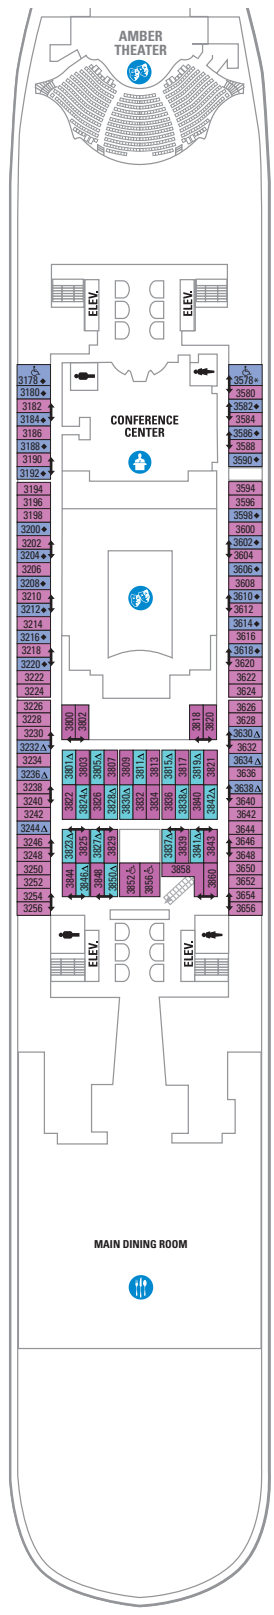

DECK 18

SUITES REFLECTING SECOND STORY OF LOFTS ON DECK 17

DECK 17

SUITES RL OP CP TL L1 L2

DECK 16

LEGENDS

- △ Stateroom with sofa bed
  - \* Stateroom has third Pullman bed available
  - + Stateroom has third and fourth Pullman beds available
  - ◆ Stateroom with sofa bed and third Pullman bed available
  - ‡ Stateroom has four additional Pullman beds available
  - ↑ Connecting staterooms
  - ♿ Indicates accessible staterooms
  - ▣ Stateroom has an obstructed view
- 
- 🍴 Dining Venue
  - 🎮 Entertainment Area
  - 🍹 Bars & Lounges
  - 👶 Kids & Teens Area
  - 🏊 Pool
  - ♨ Spa
  - 🏋 Fitness
  - 🏃 Running Track
  - 🧗 Rock climbing
  - 🌊 FlowRider®
  - ℹ Information
  - 🏢 Conference Center
  - 🛍 Shopping
  - 🎰 Casino

**DECK 11**

SUITES **A3 OS GS J4**

BALCONY **1A 1C 2C 1D 2D SD 6D**

BOARDWALK VIEW BALCONY **1I 2I 4I**

CENTRAL PARK VIEW BALCONY **1J 2J**

OCEAN VIEW **1K 6N**

INTERIOR **1R 1V 2V 3V 4V**

**DECK 10**

BALCONY **1C 2C 1D 3D 4D 7D 8D**

BOARDWALK VIEW BALCONY **1I 2I 4I**

OCEAN VIEW **6N**

INTERIOR **1S 1V 2V 3V 6V**

**DECK 8**

SUITES **A1 GS J3 J4**

BALCONY **1C 2C 1D 4D 7D 8D**

BOARDWALK VIEW BALCONY **1I 2I 4I**

SUITES **GS J3 J4**

BALCONY **1C 2C 1D 3D 4D 7D 8D**

INTERIOR **1V 2V 3V 6V**

Bill Donna

DECK 5

DECK 4

DECK 3

OCEAN VIEW 1N 2N  
INTERIOR 1V 2V