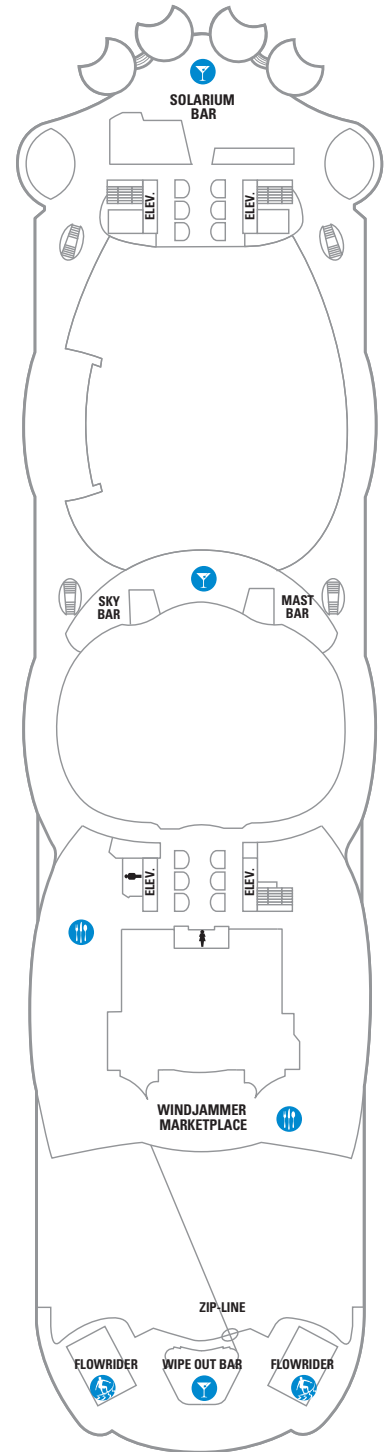

DECK 18

SUITES REFLECTING SECOND STORY OF LOFTS ON DECK 17

DECK 17

SUITES RL OP CP TL L1 L2

DECK 16

LEGENDS

- △ Stateroom with sofa bed
  - \* Stateroom has third Pullman bed available
  - + Stateroom has third and fourth Pullman beds available
  - ◆ Stateroom with sofa bed and third Pullman bed available
  - ‡ Stateroom has four additional Pullman beds available
  - ↑ Connecting staterooms
  - ♿ Indicates accessible staterooms
  - ▣ Stateroom has an obstructed view
- 
- 🍴 Dining Venue
  - 🎮 Entertainment Area
  - 🍹 Bars & Lounges
  - 👶 Kids & Teens Area
  - 🏊 Pool
  - ♨ Spa
  - 🏋 Fitness
  - 🏃 Running Track
  - 🧗 Rock climbing
  - 🌊 FlowRider®
  - ℹ Information
  - 🏢 Conference Center
  - 🛍 Shopping
  - 🎰 Casino

DECK 15

DECK 14

SUITES	A4	OS	GS	J3	J4	
BALCONY	1C	2C	1D	2D	5D	6D
BOARDWALK VIEW BALCONY	1I	2I	4I			
CENTRAL PARK VIEW BALCONY	1J	2J				
INTERIOR	1V	2V	4V			

DECK 12

SUITES	A3	GT	GS	J4		
BALCONY	1C	2C	1D	2D	5D	6D
BOARDWALK VIEW BALCONY	1I	2I	4I			
CENTRAL PARK VIEW BALCONY	1J	2J				
INTERIOR	1V	2V	4V			

**DECK 11**

SUITES **A3 OS GS J4**

BALCONY **1A 1C 2C 1D 2D SD 6D**

BOARDWALK VIEW BALCONY **1I 2I 4I**

CENTRAL PARK VIEW BALCONY **1J 2J**

OCEAN VIEW **1K 6N**

INTERIOR **1R 1V 2V 3V 4V**

**DECK 10**