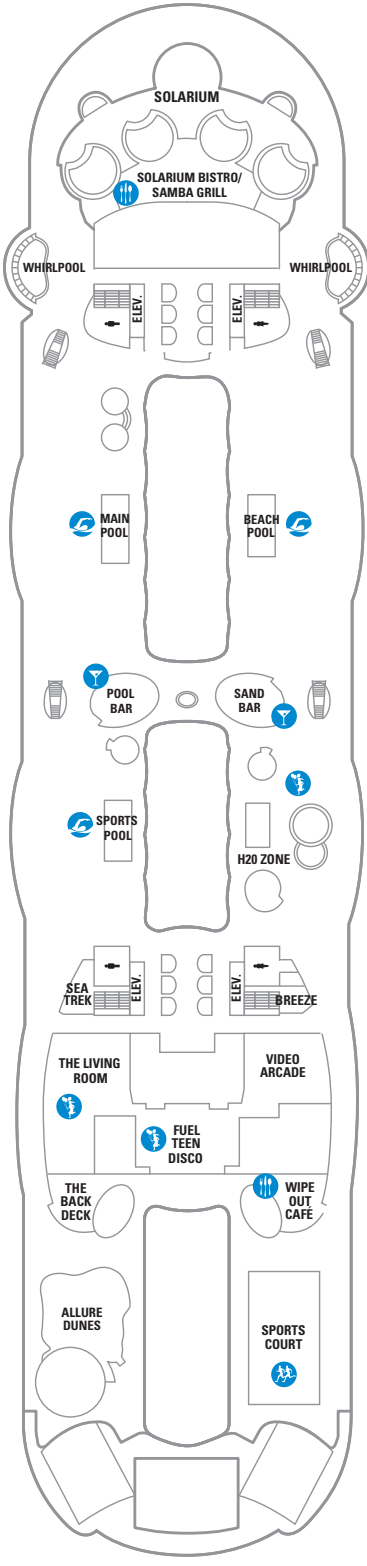

DECK 18

SUITES REFLECTING SECOND STORY OF LOFTS ON DECK 17

DECK 17

SUITES RL OP CP TL L1 L2

DECK 16

LEGENDS

- △ Stateroom with sofa bed
  - \* Stateroom has third Pullman bed available
  - + Stateroom has third and fourth Pullman beds available
  - ◆ Stateroom with sofa bed and third Pullman bed available
  - ‡ Stateroom has four additional Pullman beds available
  - ↑ Connecting staterooms
  - ♿ Indicates accessible staterooms
  - ▣ Stateroom has an obstructed view
- 
- 🍴 Dining Venue
  - 🎮 Entertainment Area
  - 🍹 Bars & Lounges
  - 👶 Kids & Teens Area
  - 🏊 Pool
  - ♨ Spa
  - 🏋 Fitness
  - 🏃 Running Track
  - 🧗 Rock climbing
  - 🌊 FlowRider®
  - ℹ Information
  - 🏢 Conference Center
  - 🛍 Shopping
  - 🎰 Casino

DECK 15

DECK 14

SUITES	A4	OS	GS	J3	J4	
BALCONY	1C	2C	1D	2D	5D	6D
BOARDWALK VIEW BALCONY	1I	2I	4I			
CENTRAL PARK VIEW BALCONY	1J	2J				
INTERIOR	1V	2V	4V			

DECK 12

SUITES	A3	GT	GS	J4		
BALCONY	1C	2C	1D	2D	5D	6D
BOARDWALK VIEW BALCONY	1I	2I	4I			
CENTRAL PARK VIEW BALCONY	1J	2J				
INTERIOR	1V	2V	4V			

**DECK 11**

SUITES **A3 OS GS J4**

BALCONY **1A 1C 2C 1D 2D SD 6D**

BOARDWALK VIEW BALCONY **1I 2I 4I**

CENTRAL PARK VIEW BALCONY **1J 2J**

OCEAN VIEW **1K 6N**

INTERIOR **1R 1V 2V 3V 4V**

**DECK 10**