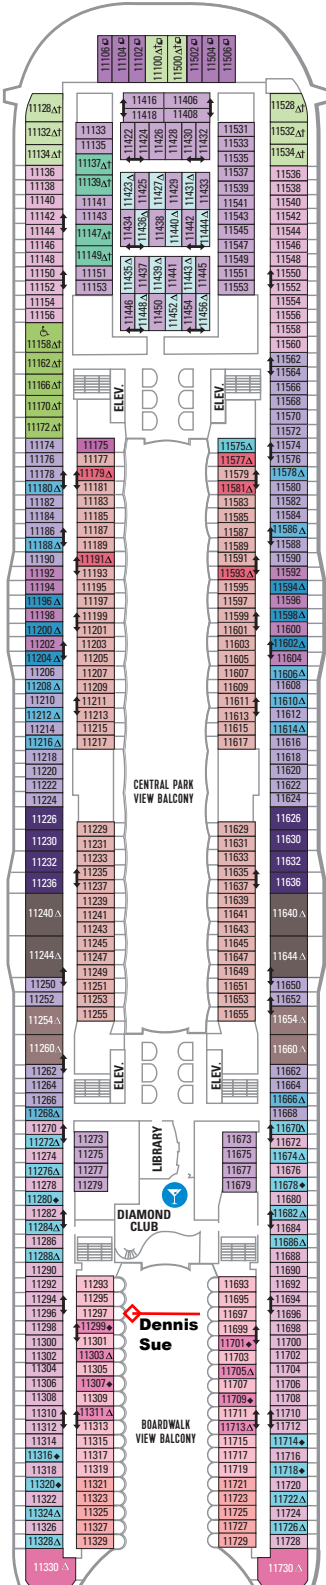

DECK 18

SUITES REFLECTING SECOND STORY OF LOFTS ON DECK 17

DECK 17

SUITES RL OP CP TL L1 L2

DECK 16

LEGENDS

- △ Stateroom with sofa bed
  - \* Stateroom has third Pullman bed available
  - + Stateroom has third and fourth Pullman beds available
  - ◆ Stateroom with sofa bed and third Pullman bed available
  - ‡ Stateroom has four additional Pullman beds available
  - ↑ Connecting staterooms
  - ♿ Indicates accessible staterooms
  - ▣ Stateroom has an obstructed view
- 
- 🍴 Dining Venue
  - 🎮 Entertainment Area
  - 🍹 Bars & Lounges
  - 👶 Kids & Teens Area
  - 🏊 Pool
  - ♨ Spa
  - 🏋 Fitness
  - 🏃 Running Track
  - 🧗 Rock climbing
  - 🌊 FlowRider®
  - ℹ Information
  - 🏢 Conference Center
  - 🛍 Shopping
  - 🎰 Casino

DECK 15

DECK 14

SUITES	A4	OS	GS	J3	J4	
BALCONY	1C	2C	1D	2D	5D	6D
BOARDWALK VIEW BALCONY	1I	2I	4I			
CENTRAL PARK VIEW BALCONY	1J	2J				
INTERIOR	1V	2V	4V			

DECK 12

SUITES	A3	GT	GS	J4		
BALCONY	1C	2C	1D	2D	5D	6D
BOARDWALK VIEW BALCONY	1I	2I	4I			
CENTRAL PARK VIEW BALCONY	1J	2J				
INTERIOR	1V	2V	4V			

**DECK 11**

SUITES **A3 OS GS J4**

BALCONY **1A 1C 2C 1D 2D SD 6D**

BOARDWALK VIEW BALCONY **1I 2I 4I**

CENTRAL PARK VIEW BALCONY **1J 2J**

OCEAN VIEW **1K 6N**

INTERIOR **1R 1V 2V 3V 4V**

**DECK 10**

BALCONY **1C 2C 1D 3D 4D 7D 8D**

BOARDWALK VIEW BALCONY **1I 2I 4I**

OCEAN VIEW **6N**

INTERIOR **1S 1V 2V 3V 6V**

**DECK 8**

SUITES **A1 GS J3 J4**

BALCONY **1C 2C 1D 4D 7D 8D**

BOARDWALK VIEW BALCONY **1I 2I 4I**