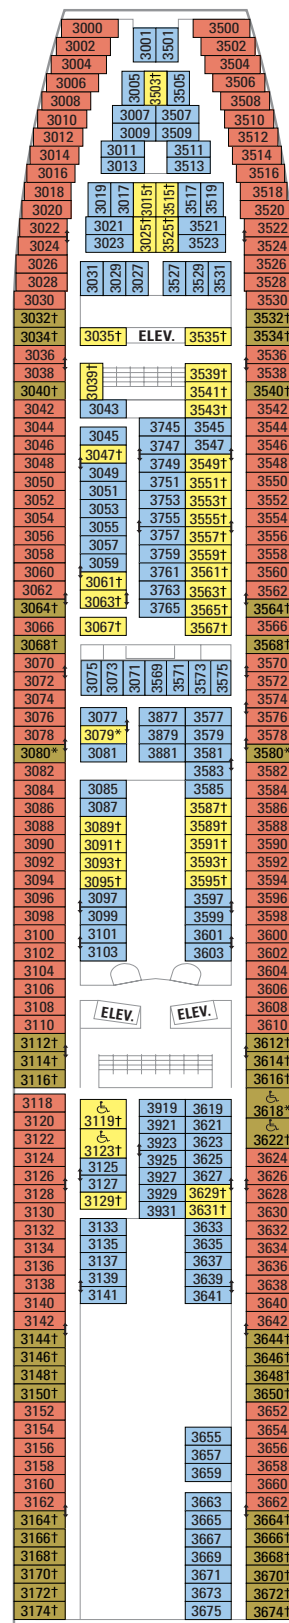

OCEAN VIEW

F H Large Ocean View Stateroom

Two twin beds that convert to Royal King, sitting area with sofa, vanity area and a private bathroom. (151 sq. ft.)
Please note: Staterooms 3000-3014 & 3500-3514 have two portholes instead of a window.

INTERIOR

M N Interior Stateroom

Two twin beds that convert to Royal King, vanity area, and a private bathroom. (136 sq. ft.)

SYMBOL LEGEND

- ▲ Stateroom with sofa bed.
- Stateroom has third Pullman bed available.
- † Stateroom has third and fourth Pullman beds available.
- ↓ Connecting staterooms.
- ♿ Indicates accessible staterooms.
- Stateroom with sofa bed and third Pullman bed available.
- ‡ Stateroom has four additional Pullman beds available.
- ⊠ Stateroom has an obstructed view.

NOTES:

A Royal King measures 72.5 inches wide by 82 inches long.
For sofa bed configuration call your Travel Agent or Royal Caribbean International.