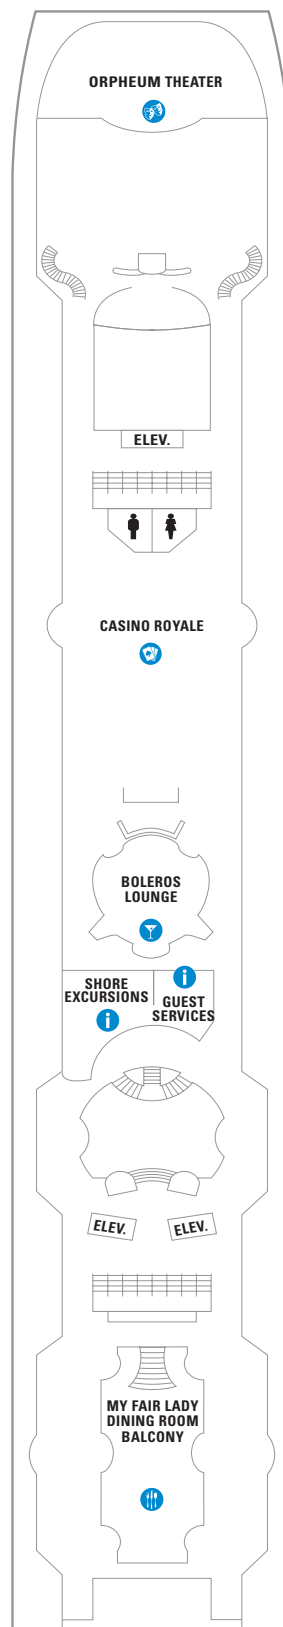

My Fair Lady Dining Room

Our two-tier dining room features a wide variety of menu items.

-  Dining Venue
-  Entertainment Area
-  Bars & Lounges
-  Kids & Teens Area
-  Pool
-  Spa
-  Fitness

-  Running Track
-  Rock climbing
-  Guest Services
-  Conference Center
-  Shopping
-  Casino