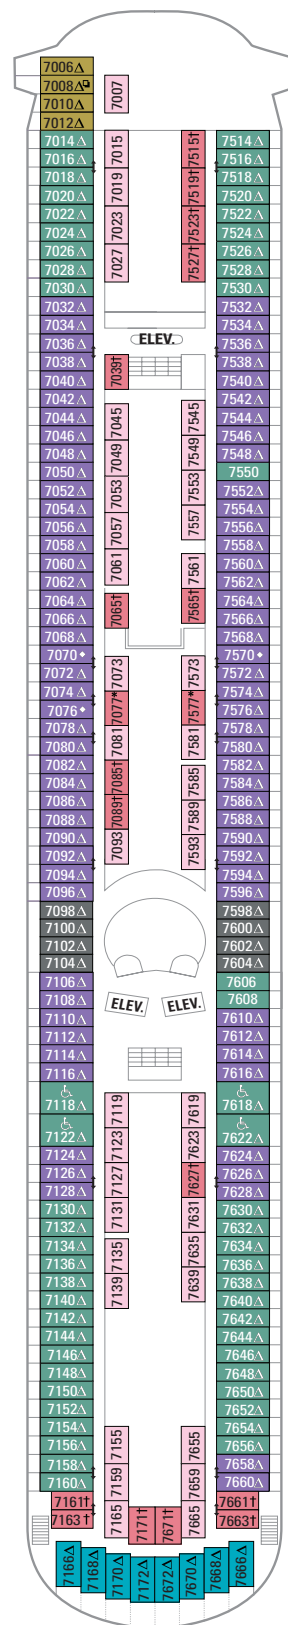

Two twin beds that convert to Royal King, sitting area with sofa, vanity area and a private bathroom. (151 sq. ft.)

INTERIOR

K L Large Interior Stateroom

Two twin beds that convert to Royal King, vanity area and a private bathroom. (145 sq. ft.)

LEGENDS:

△ Stateroom with sofa bed

* Stateroom has third Pullman bed available

† Stateroom has third and fourth Pullman beds available

◆ Stateroom with sofa bed and third Pullman bed available

‡ Stateroom has four additional Pullman beds available

‡ Connecting staterooms.

♿ Indicates accessible staterooms

□ Stateroom has an obstructed view

>> Stateroom opens only on the starboard side

☺ Dining Venue

🎮 Entertainment Area

🍹 Bars & Lounges

👦 Kids & Teens Area

🎰 Casino

NOTES:

All stateroom and balcony sizes are approximate

A Royal King measures 72.5 inches wide by 82 inches long.

For sofa bed configuration call your Travel Agent or Royal Caribbean International.