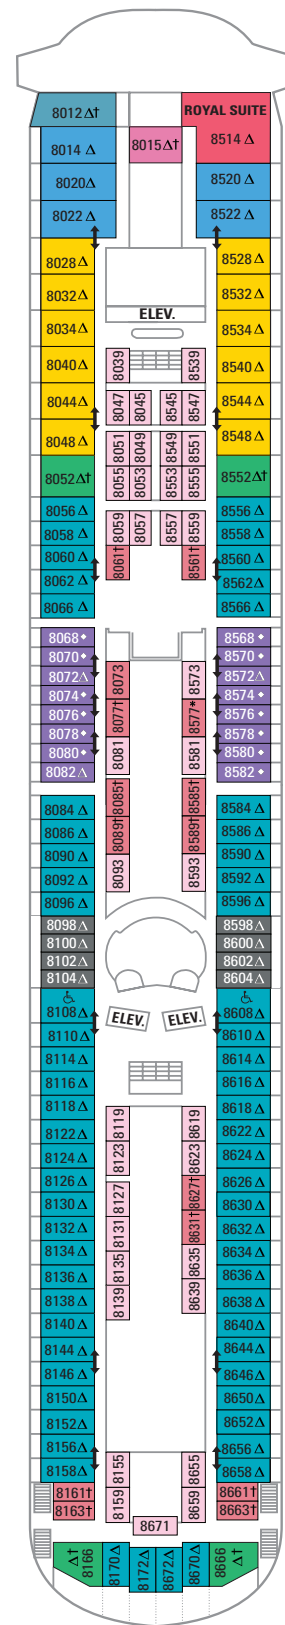

Two twin beds that convert to Royal King, private balcony, sitting area with sofa bed, and a private bathroom. (191 sq. ft. Balcony 39 sq. ft.)

OCEAN VIEW

FO Family Ocean View Stateroom

Two twin beds that convert to Royal King, additional bunk beds in separate area, separate sitting area with sofa bed, and a private bathroom with shower. (481 sq. ft.)

PV Preferred Ocean View

Two twin beds that convert to Royal King, sitting area with sofa, vanity area and a private bathroom. Oversized window provides extended view. (200 sq. ft.)

INTERIOR

FI Family Interior Stateroom

Two twin beds that convert to Royal King, sofa and/or Pullman beds, minibar, sitting area. (256 sq. ft.)

K L Large Interior Stateroom

Two twin beds that convert to Royal King, vanity area and a private bathroom. (145 sq. ft.)

LEGENDS:

- △ Stateroom with sofa bed
- * Stateroom has third Pullman bed available
- † Stateroom has third and fourth Pullman beds available
- ◆ Stateroom with sofa bed and third Pullman bed available
- ‡ Stateroom has four additional Pullman beds available
- ↓ Connecting staterooms.
- ♿ Indicates accessible staterooms
- Stateroom has an obstructed view
- >> Stateroom opens only on the starboard side